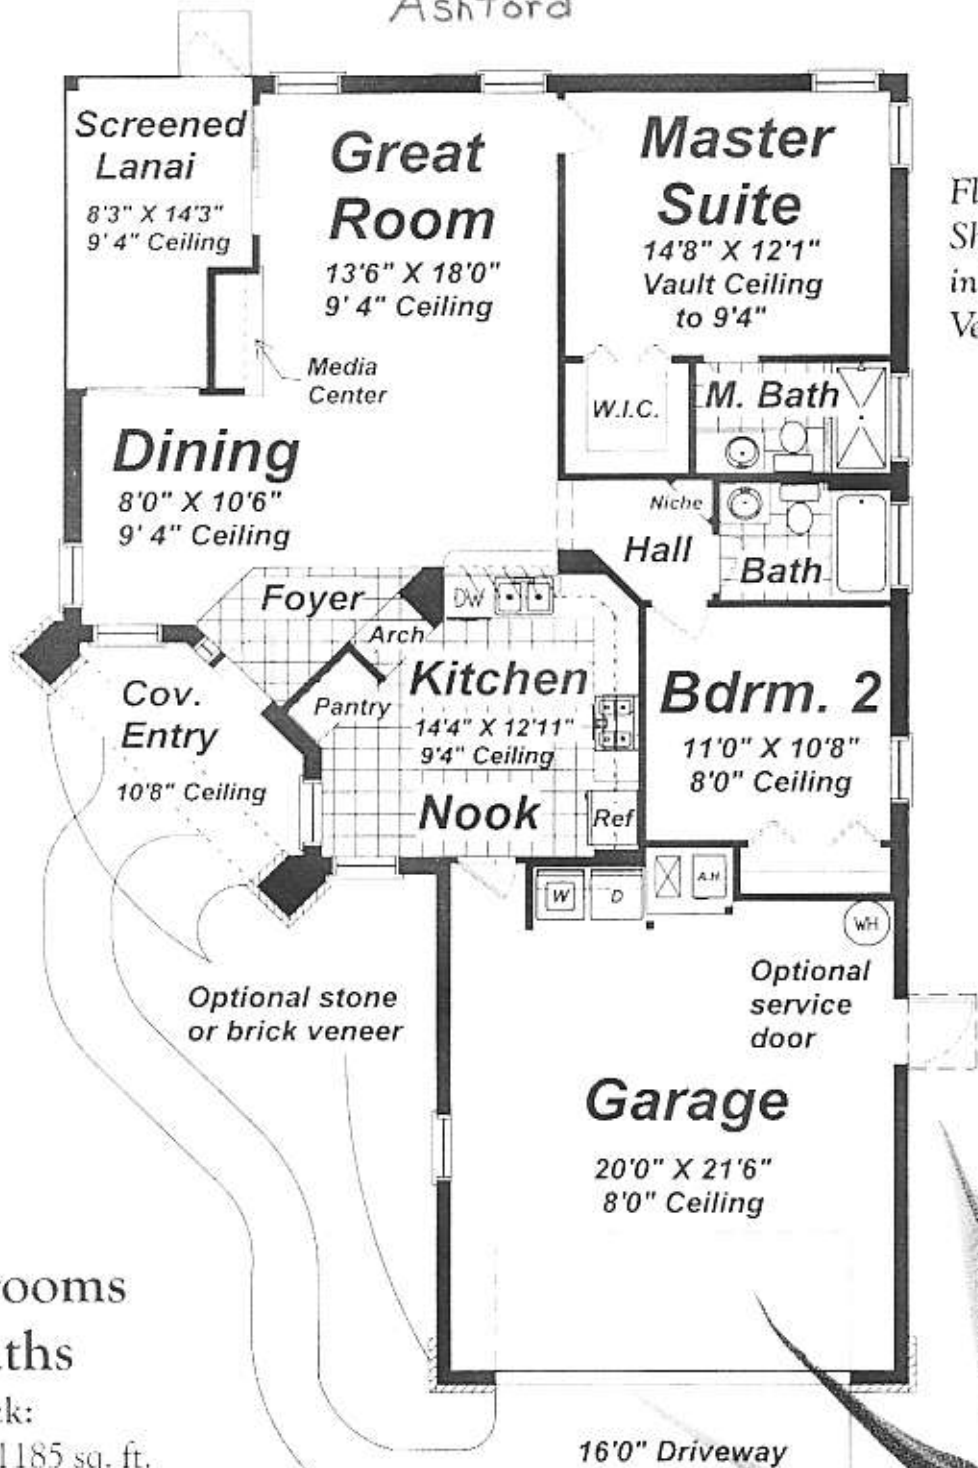

STANDARD FLOORPLAN

Ashford

Floorplan
Shown
in Block
Version

2 Bedrooms
2 Baths

Block:

Living Area 1185 sq. ft.

Total Area 1868 sq. ft.

(Frame elevation not available
in all communities.)