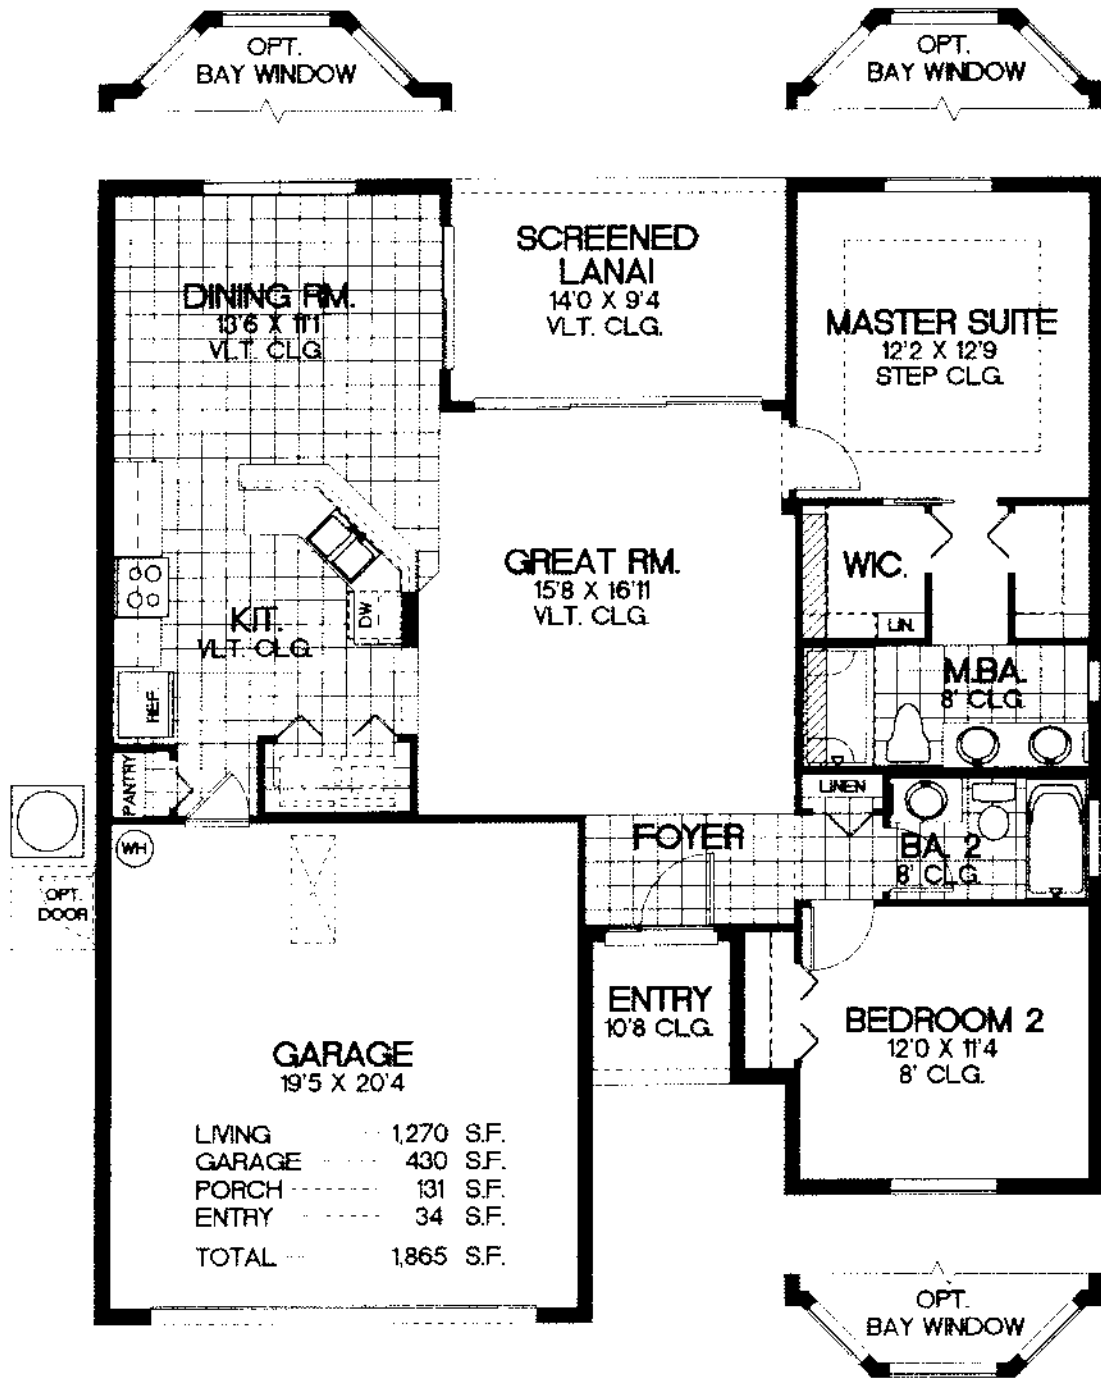

BERKSHIRE

LEGACY OF LEESBURG • A PRINGLE DEVELOPMENT

5400 Legacy Boulevard • Leesburg, Florida 34748

Toll Free: (800) 548-4373 • Office: (352) 365-9800 • Fax: (352) 365-9812

Pringle Construction Company CGC056993: Builder of custom homes at Riverside, Scottish Highlands, Highland Lakes, Royal Highlands, Royal Harbor, Legacy of Leesburg, and other fine communities.