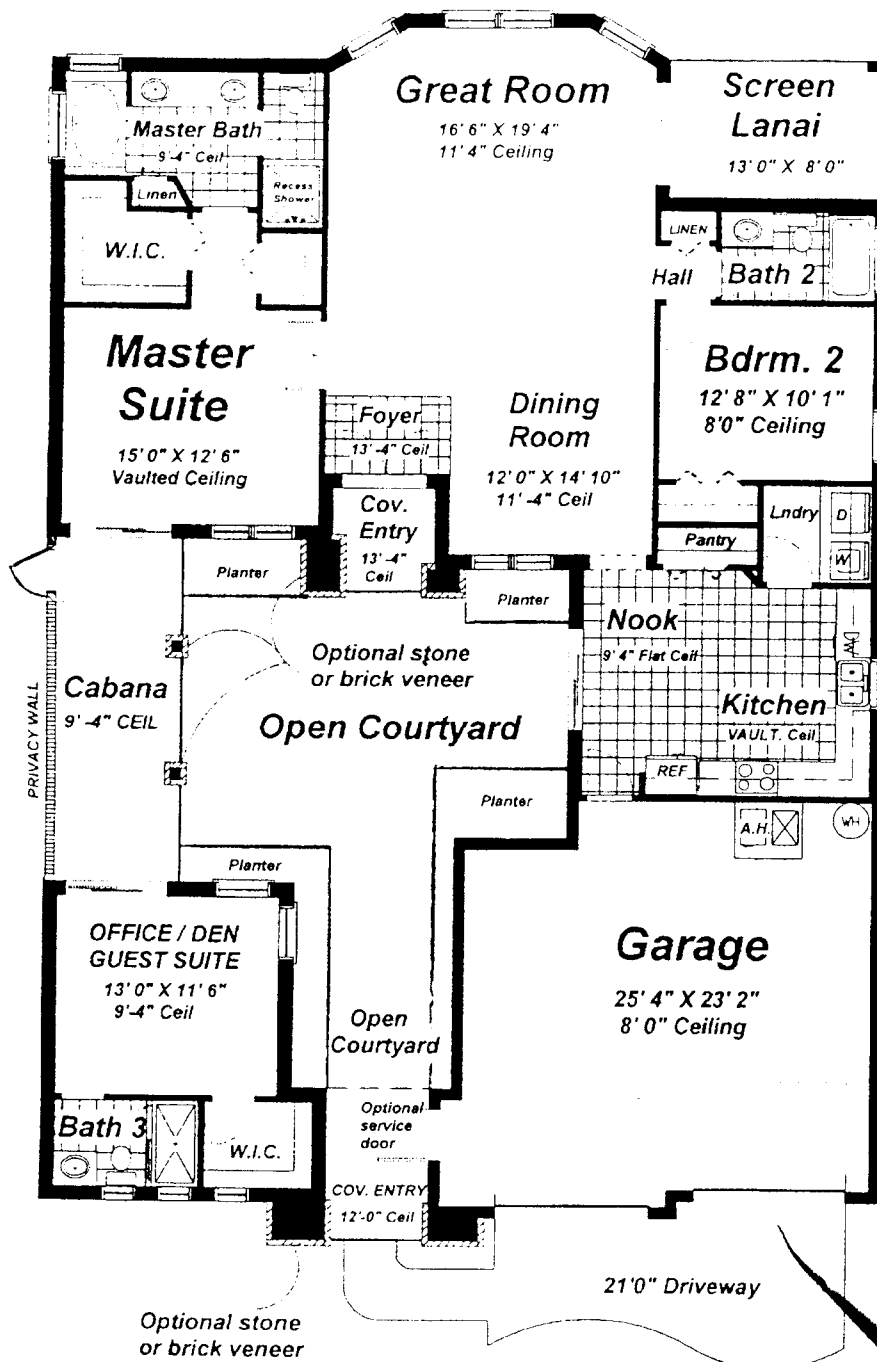

STANDARD FLOORPLAN

Blair II

Floorplan
Shown
in Block
Version

2 Bedrooms/3 Baths

Block: Living Area 1888 sq. ft. • Total Area 2850 sq. ft.
(Frame elevation not available in all communities.)