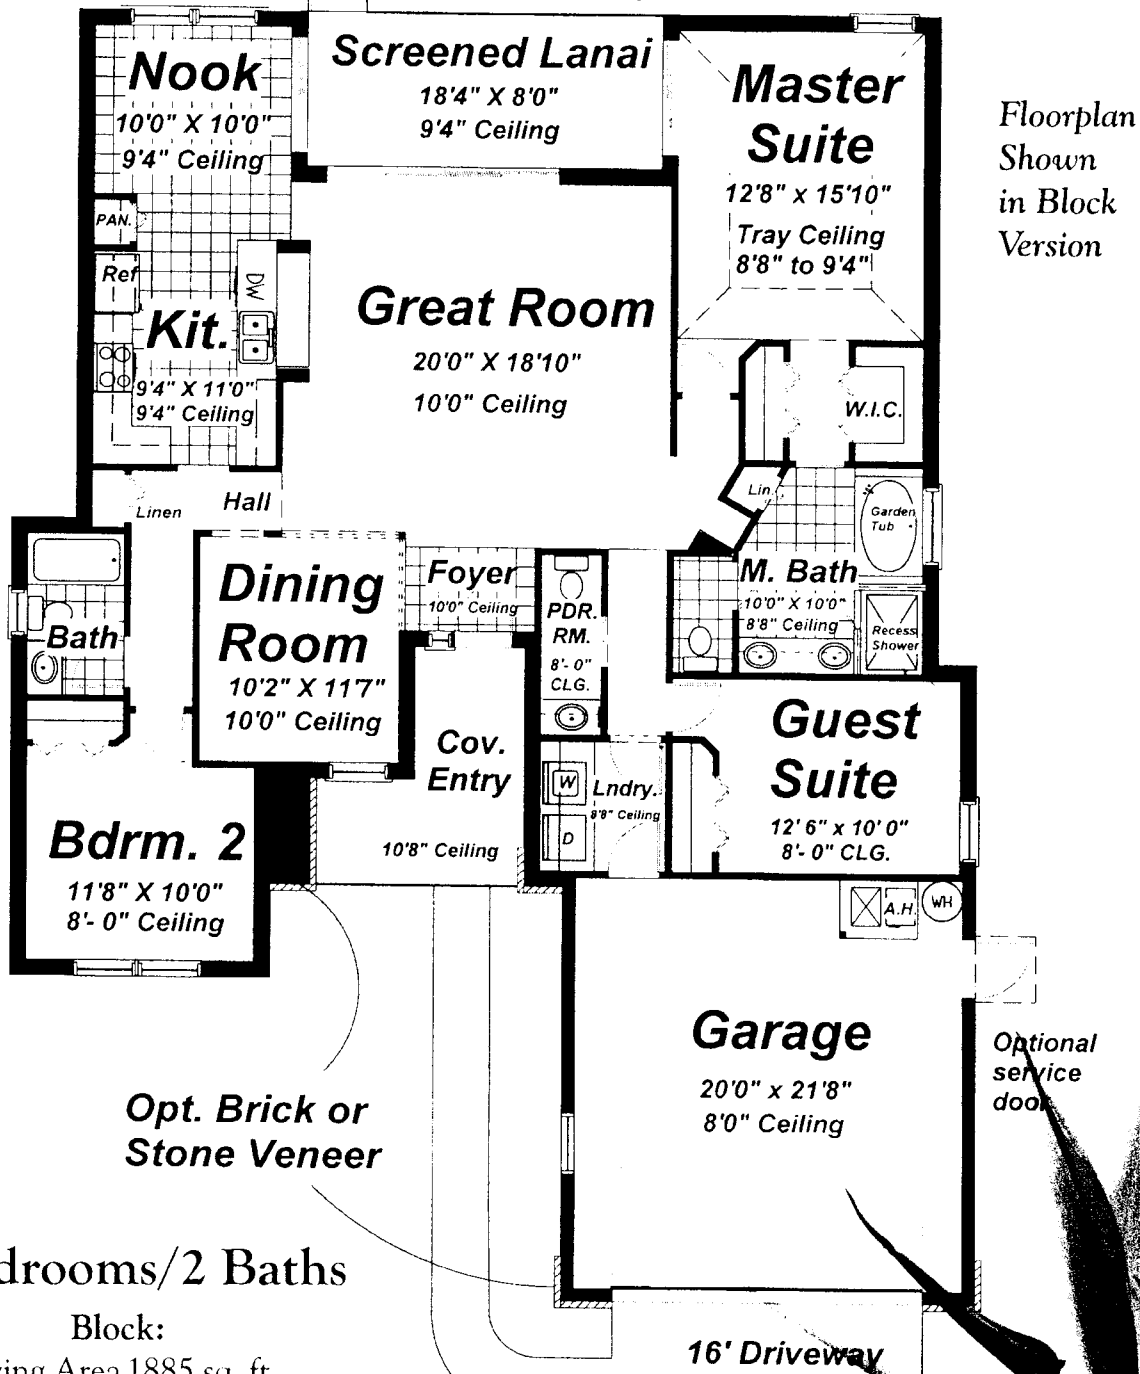

STANDARD FLOORPLAN

Hastings

3 Bedrooms/2 Baths

Block:

Living Area 1885 sq. ft.

Total Area 2612 sq. ft.

(Frame elevation not available
in all communities.)