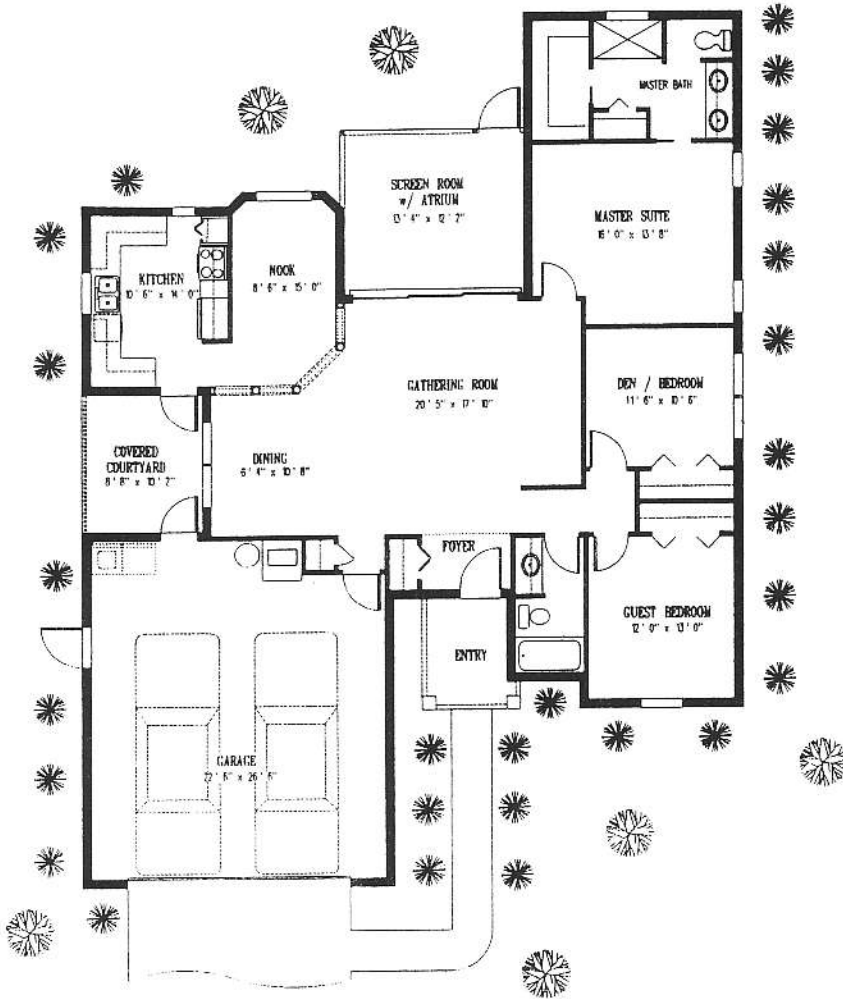

THE REGAL

HIGHLIGHTS

- 3 Bedroom/ 2 Bath
- 2 Car Garage
- Covered Courtyard
- Breakfast Nook
- Screen Room With Screened Atrium
- Large Master Suite
- Interior Columns With Arches At Dining Room & Living Room
- Volume Ceilings In Breakfast Nook, Kitchen, Screen Room