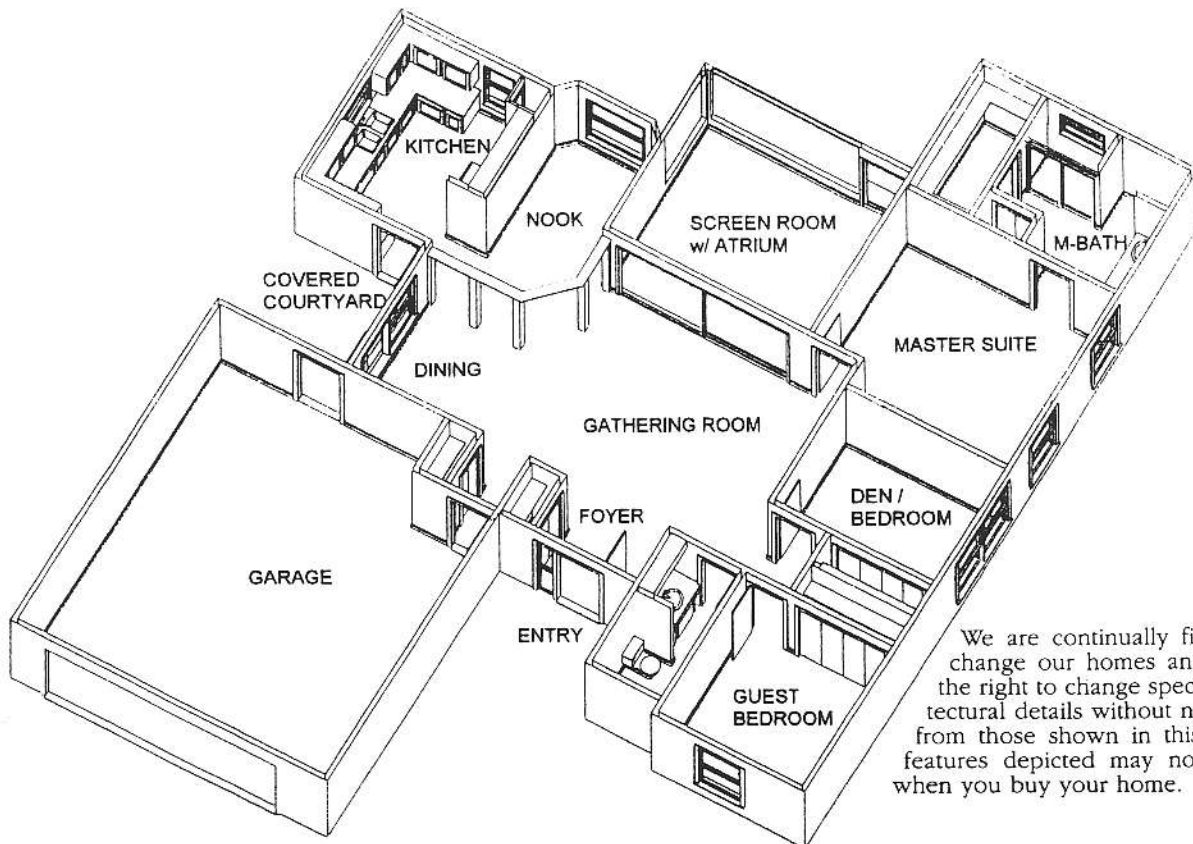

THE REGAL

HIGHLIGHTS

- 3 Bedroom/ 2 Bath
- 2 Car Garage
- Covered Courtyard
- Breakfast Nook
- Screen Room With Screened Atrium
- Large Master Suite
- Interior Columns With Arches At Dining Room & Living Room
- Volume Ceilings In Breakfast Nook, Kitchen, Screen Room