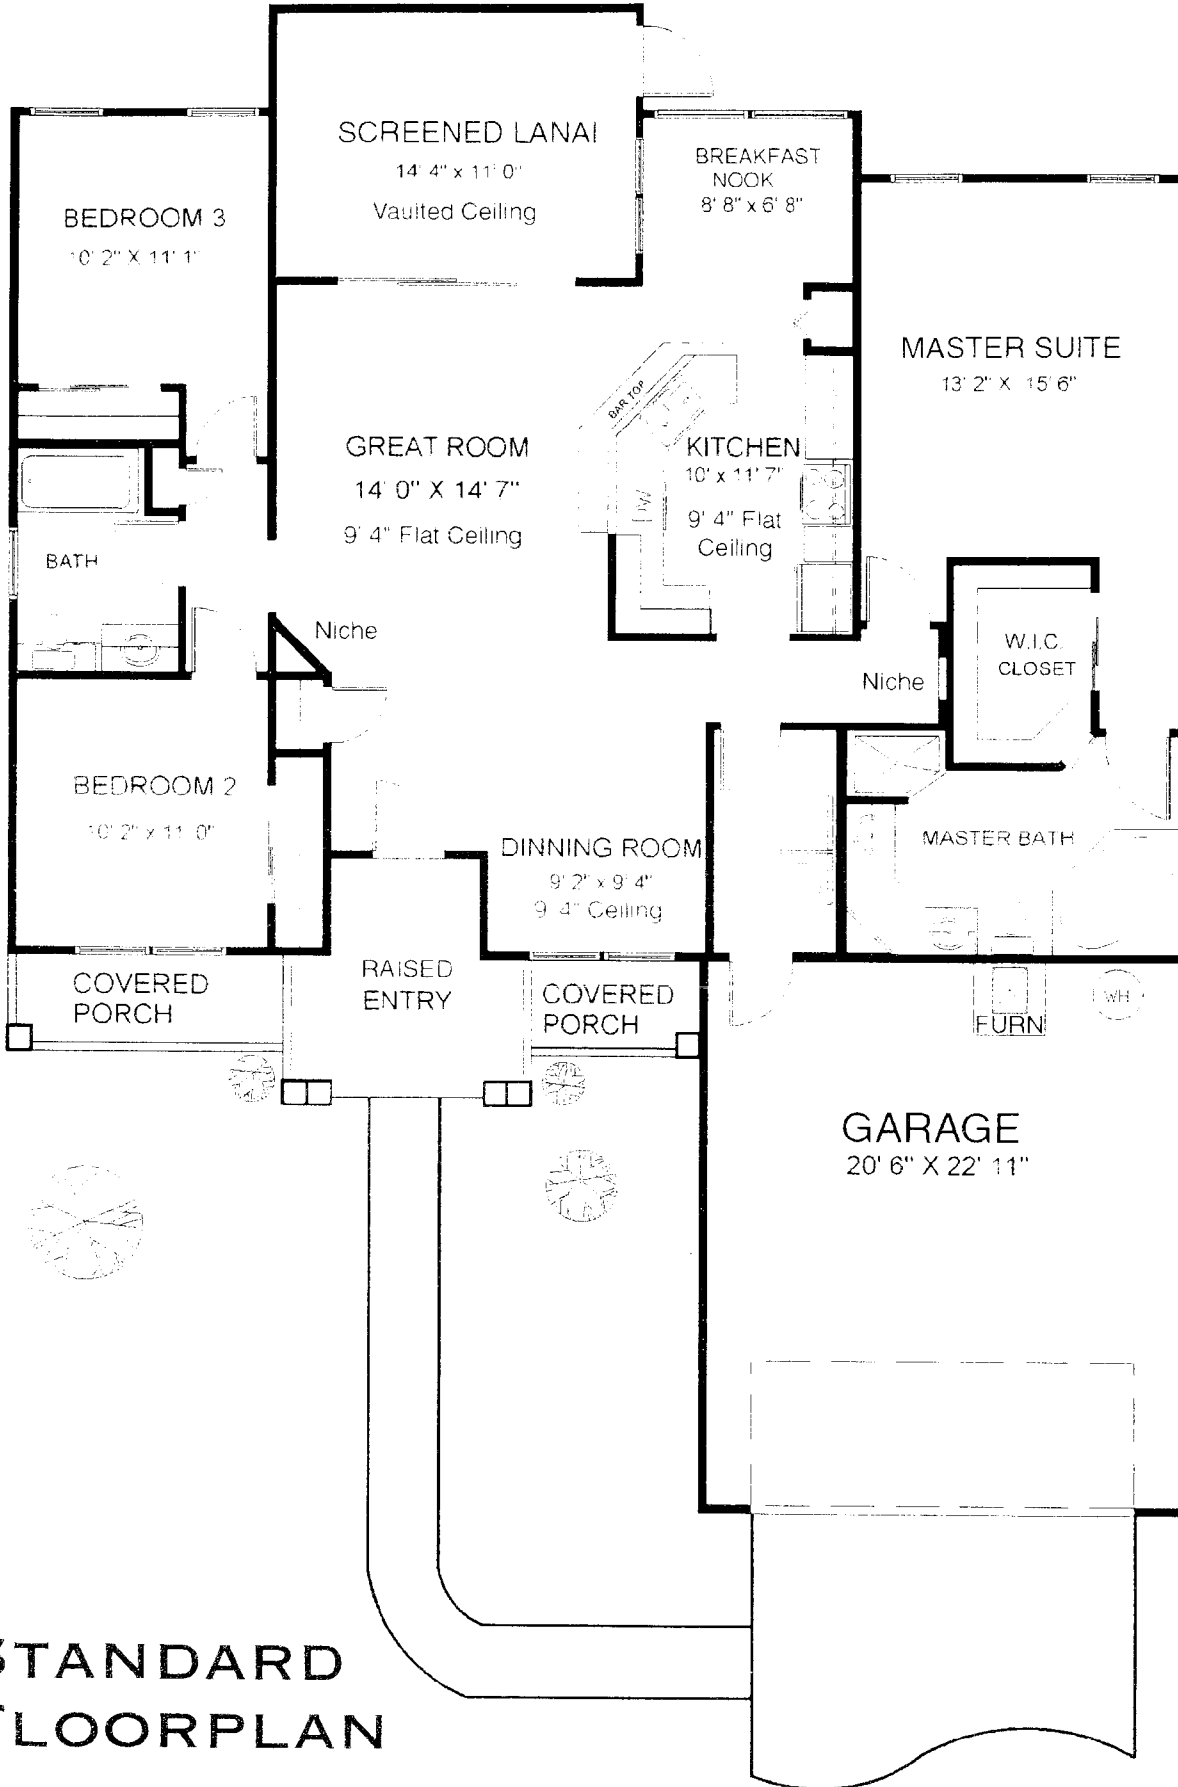

# SQUIRE

3 Bedrooms/2 Bathrooms

Living Area: 1,628 sq. ft. Total Area 2,467 sq. ft.

**STANDARD  
FLOORPLAN**